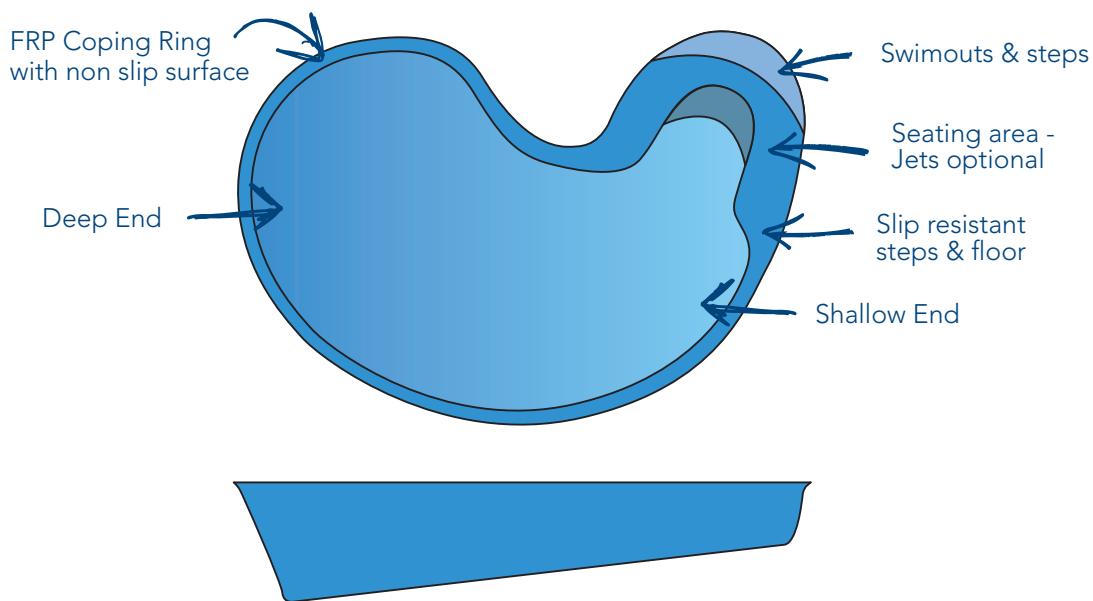

# Courtyard

Enjoy your life long love of swimming in a Summertime classic.

The 6 metre Courtyard pool is perfect for small yards and tight areas. Its stylish curved design is ideal for relaxing on a hot summer's day.

Model	Length	Width (Deep End)	Width (Shallow End)	Depth (Deep End)	Depth (Shallow End)
6m Courtyard	6m	3.5m	2.3m	1.65m	1.1m

Please note: Pool measurements are external and pool depth is wall height. Measurements are approximate.