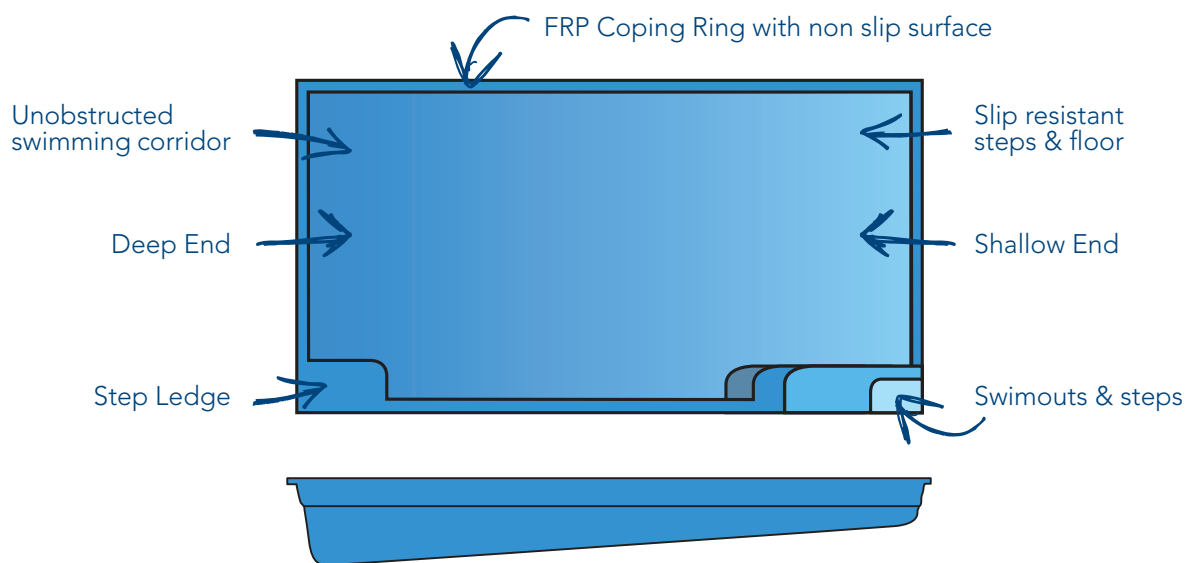

Lozza

Introducing the Lozza, a space savvy, compact design.

Perfect for urban blocks, with clean lines, aesthetic appeal. We have designed and built this pool to suit current market trends. Discover the delights of swimming in your new pool in a matter of time.

Model	Length	Width	Depth (Deep End)	Depth (Shallow End)
6m Lozza Standard	6.3m	2.8m	1.8m	1.1m
6m Lozza Deluxe	6.3m	3.3m	1.8m	1.1m

Please note: Pool measurements are external and pool depth is wall height. Measurements are approximate.