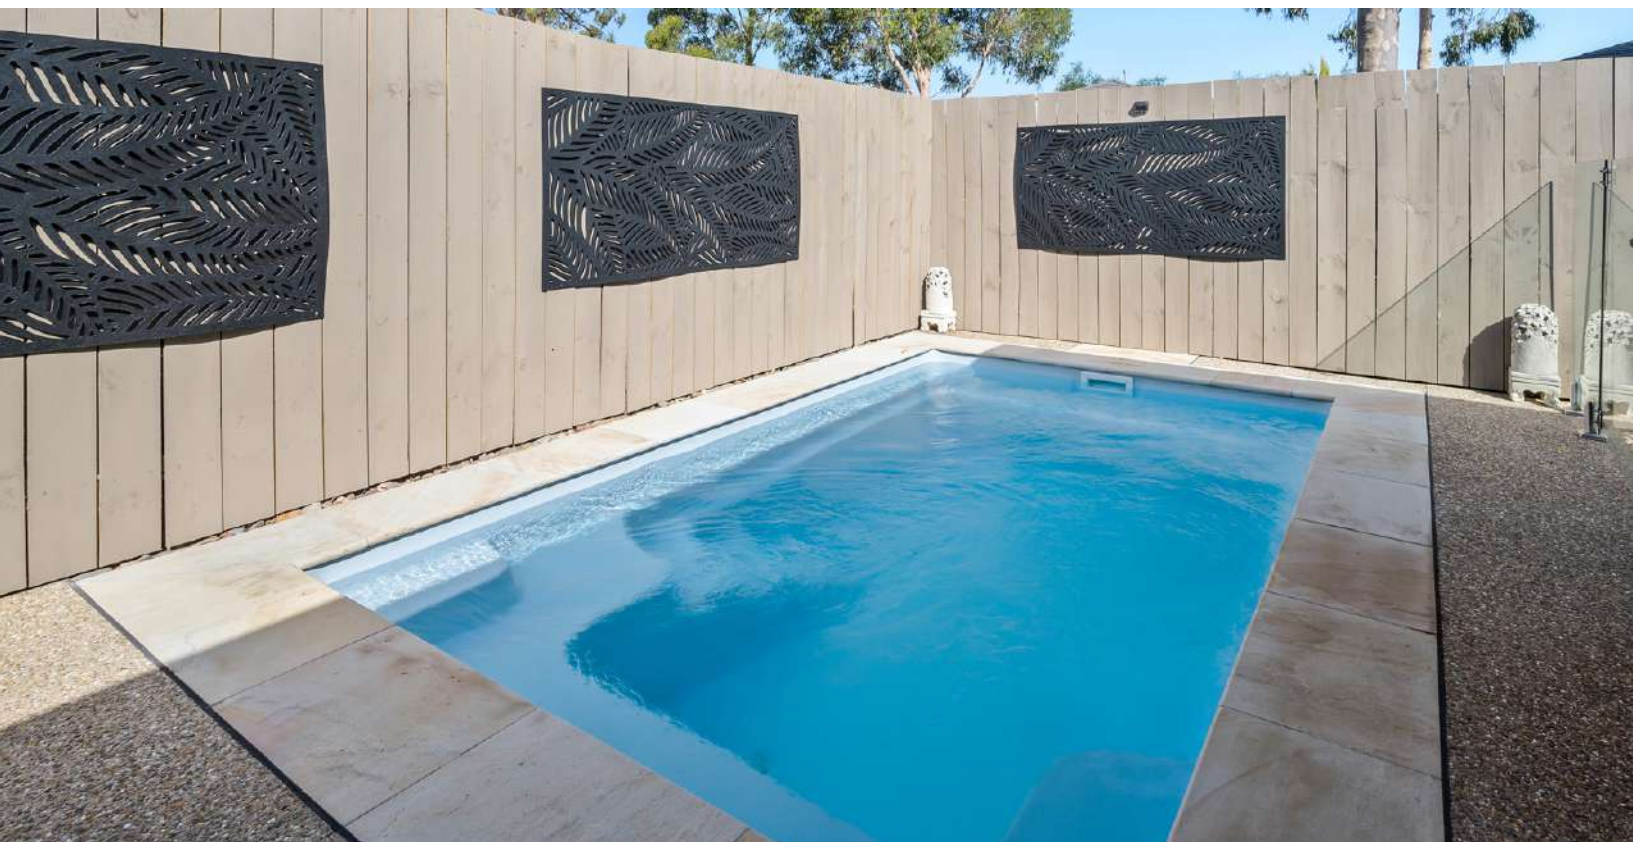

HUDSON

Ideal Mix of Space & Style

The ideal solution for smaller backyards, the Summertime Pools Hudson range packs a lot of performance into a compact design.

Perfect for alfresco living by the pool, the Hudson blends the ideal mix of space and style. Available in a 4m rectangular design, the steps and seating are integrated at one end, leaving ample space for a dip and splash in the body of the pool.

The Hudson model is trimmed with a child safe ledge, making it the ideal pool for the growing family.

SHELL DIMENSIONS

	Length	Width	Depth
4m	4.3m	2.8m	1.18m - 1.55m

WATERLINE DIMENSIONS

	Length	Width
4m	4.0m	2.5m