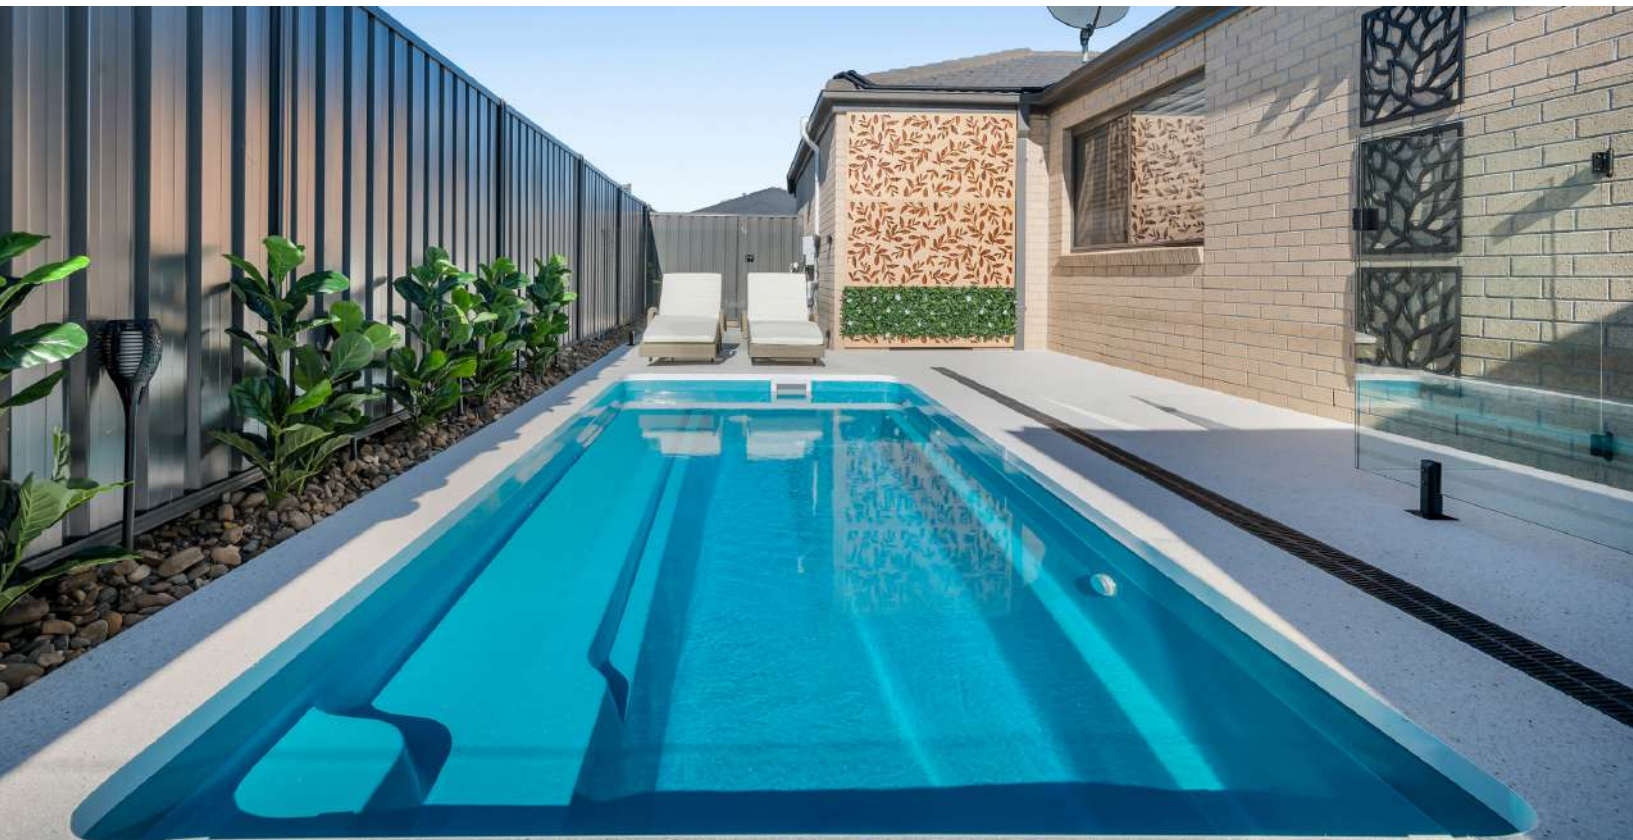

# TAIGEN

The Entertainer

Mixing performance and entertainment, the Summertime Pools Taigen is the ideal all-rounder for the active family.

Boasting two sizes, a mid-range 5m and a large 9m, each Taigen has a little bit of something for everyone. Anchored by a long bench seat down one side, this pool has plenty of room to sit back and relax, a thoughtfully configured cluster of steps makes access a breeze.

The gentle decline into the vast swimming area offers safe and easy access for children, plenty of room for big groups, as well as ample swimming area for the fitness minded.