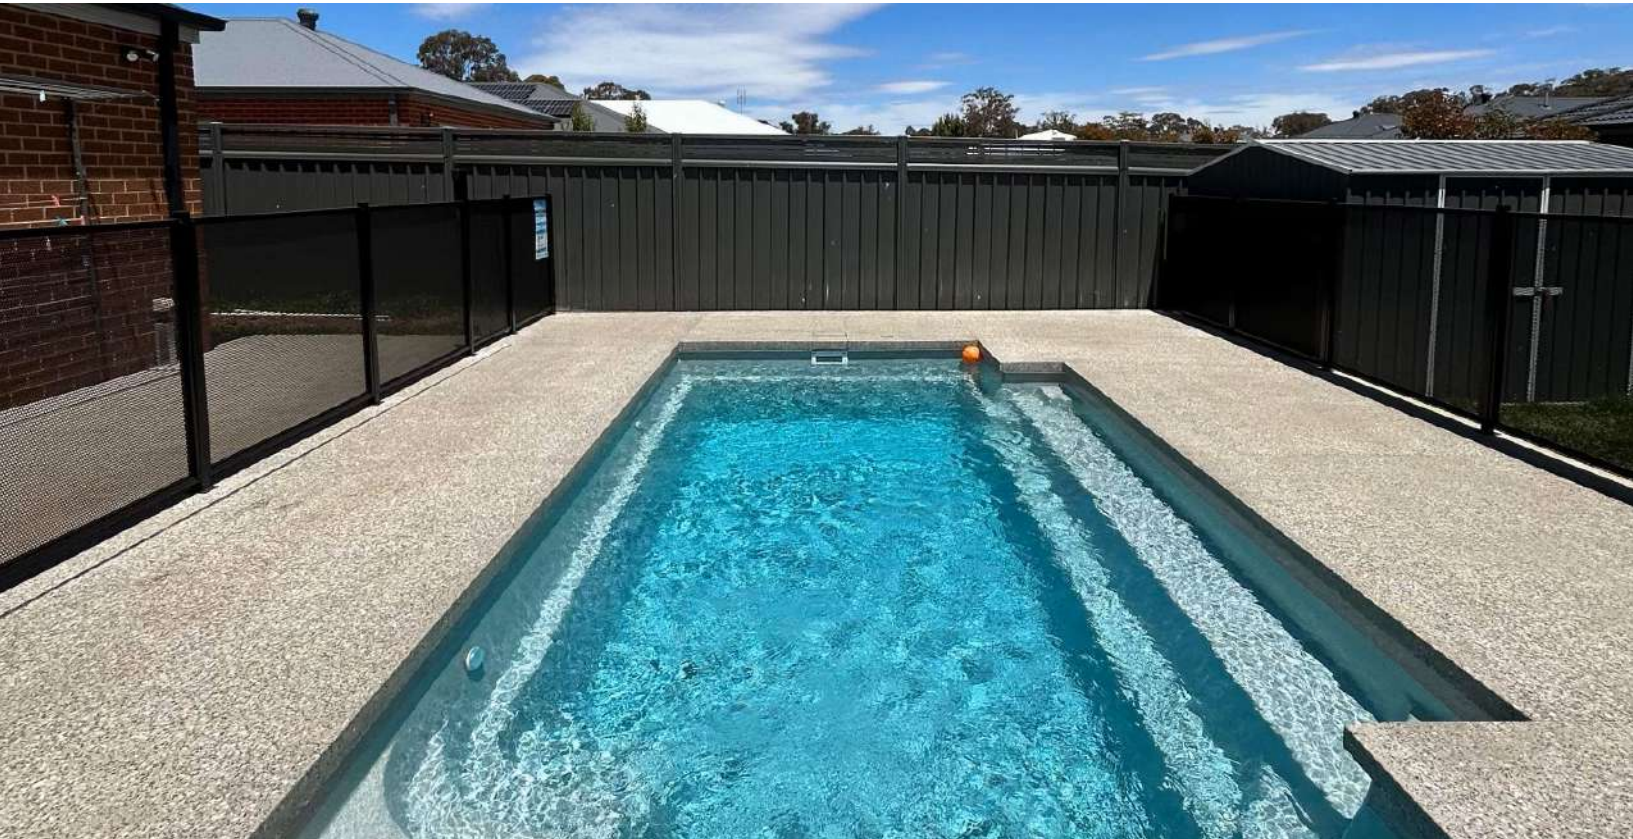

# LORNE

Fits Your Lifestyle

If you're looking for a pool that delivers on a lifestyle design and functionality, look no further than the Summertime Pools Lorne.

This divine contemporary design boasts the best of form & functionality.

Featuring a massive 5m long bench seat for ample seating. Ease into the pool via 3 beautiful entry accessibility areas. 50mm top radius to squareset coping tiles. And if fitness is more your style, the Lorne is one of our deepest model pools, with bountiful room for swimming laps and exercising.

The Lorne with its contemporary design will complement any backyard.